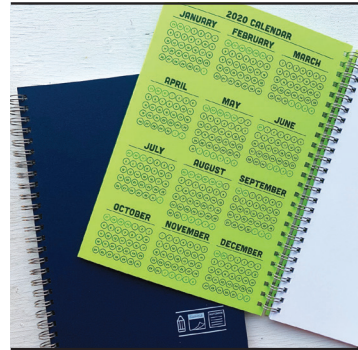

# CALENDAR NOTEBOOKS

Some studies reveal that writing on paper helps us better retain information, in part because writing out ideas slows us down and forces us to pay close attention to the words we write. Even in a digital age, paper is still the preferred choice for creativity and productivity writing and notes.

*Calendar Notebooks* is a fresh take on a typical notebook solution. We are integrating a vibrant array of colors all made in the USA in a single thick & double thick French folded format. When bound with 50 sheets of double lined or graph ruled paper, you'll find a durable, sturdy solution that feels great in hand and an economical price point.

2020 calendar at a glance inside front cover

2021 calendar at a glance inside back cover

## PRODUCT SPECIFICATIONS AND PRICING

PREMIUM COLORED STOCK OPTIONS\*\*

STANDARD WHITE

	PREMIUM COLORED 25 PT DOUBLE THICK COVERS	STANDARD WHITE 25 PT DOUBLE THICK COVERS	PREMIUM COLORED 12.5 PT SINGLE THICK COVERS	STANDARD WHITE 12.5 PT SINGLE THICK COVERS
	PDTC-1000	SDTC-2000	PSTC-3000	SSTC-4000
SIZE	6 wide x 9 tall	6 wide x 9 tall	6 wide x 9 tall	6 wide x 9 tall
COVERS	1-COLOR BLACK OR WHITE IMPRINT	4-COLOR ART FILE, WITH BLEED	1-COLOR BLACK OR WHITE IMPRINT	4-COLOR ART FILE, WITH BLEED
BODY	50 SHEETS; DOUBLE-SIDED WIDE RULED, OR 1/4 GRID PATTERN	50 SHEETS; DOUBLE-SIDED WIDE RULED, OR 1/4 GRID PATTERN	50 SHEETS; DOUBLE-SIDED WIDE RULED, OR 1/4 GRID PATTERN	50 SHEETS; DOUBLE-SIDED WIDE RULED, OR 1/4 GRID PATTERN
BINDING	HEAVY GAUGE SILVER DOUBLE WIRE-O	HEAVY GAUGE SILVER DOUBLE WIRE-O	HEAVY GAUGE SILVER DOUBLE WIRE-O	HEAVY GAUGE SILVER DOUBLE WIRE-O
CPU qty 250	\$5.99*	\$4.93*	\$5.01*	\$4.28*
CPU qty 500	\$5.55*	\$4.41*	\$4.53*	\$3.83*
CPU qty 750	\$5.45*	\$4.17*	\$4.43*	\$3.63*
CPU qty 1,000	\$4.25*	\$4.10*	\$3.56*	\$3.59*